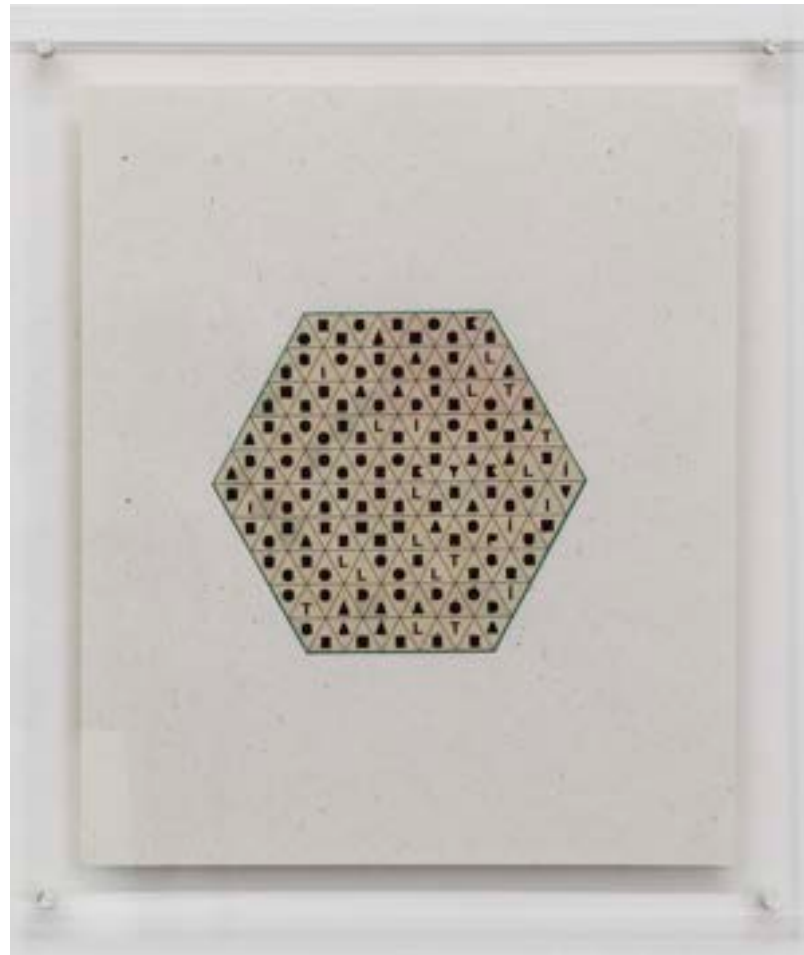

ALICE RICCI **UNTITLED / SEM TÍTULO** 2015
PERMANENT PEN AND TEMPERA ON PAPER / CANETA PERMANENTE E TÊMPERA SOBRE PAPEL
26 X 28 CM